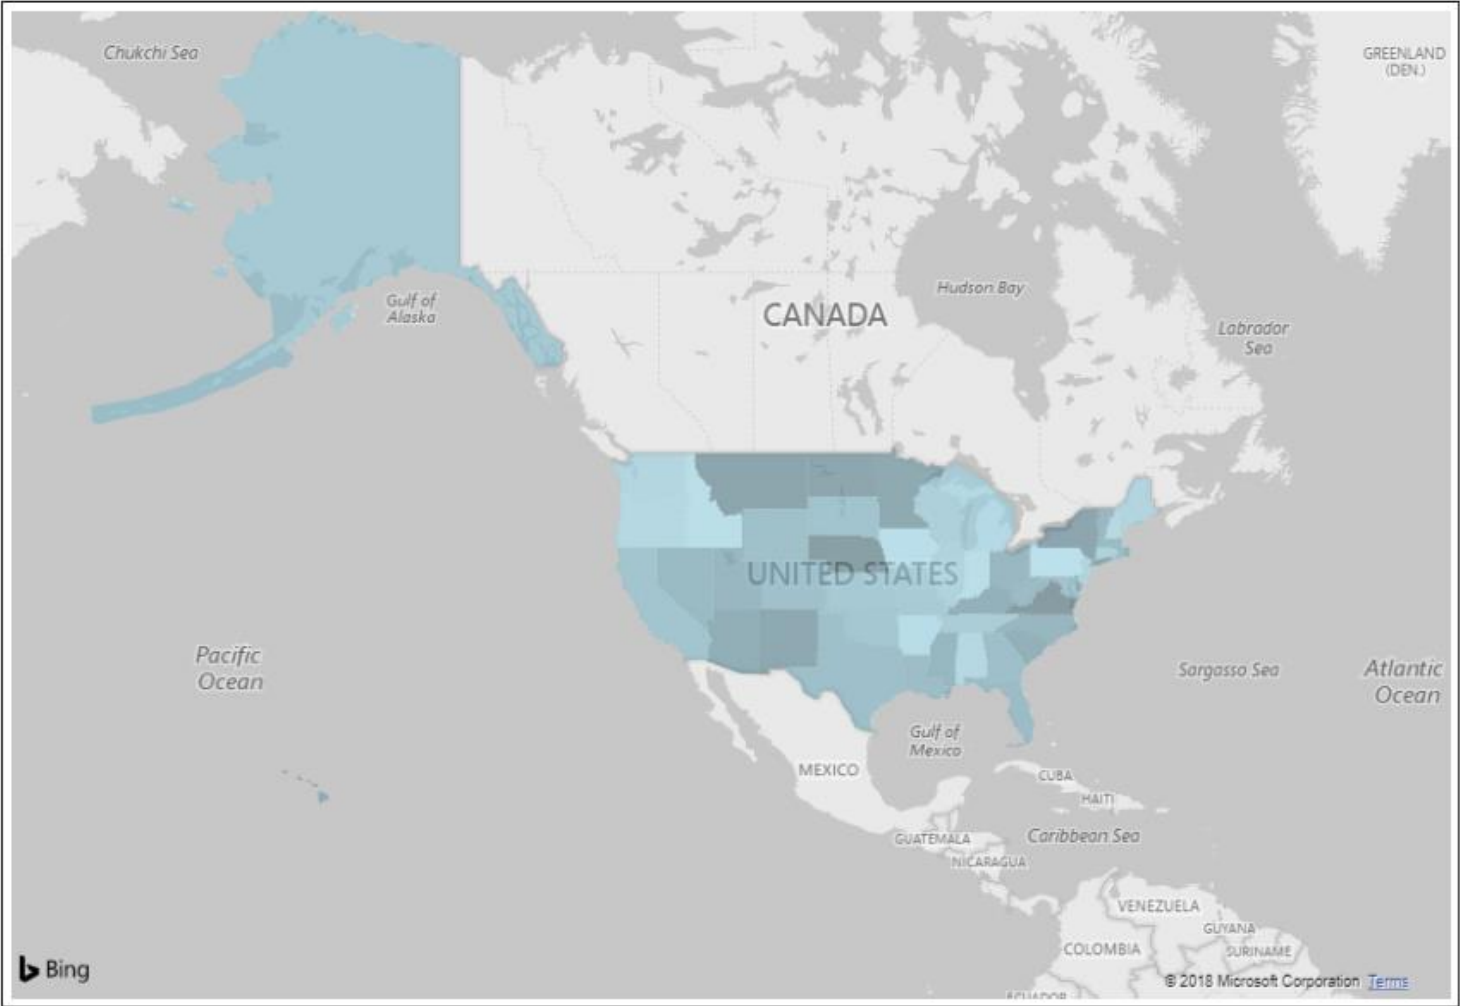

All

Product Name

All

Sales by State

Year

2014 2019

Division

PHOENIX METRO