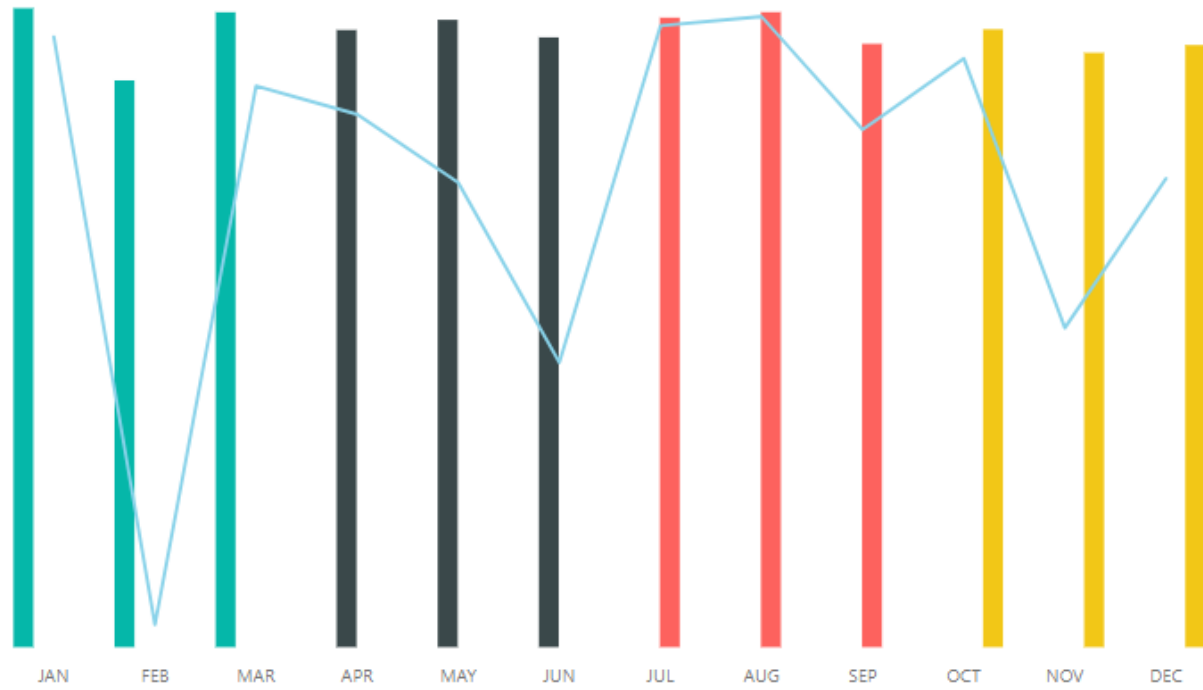

# Sales YOY

Division  
All

Store Name  
All

Product Category  
All

Product Name  
All

# Sales YOY

Division  
PHOENIX METRO

Store Name  
PHOENIX SOUTH

Product Category  
funem.

Product Name  
All